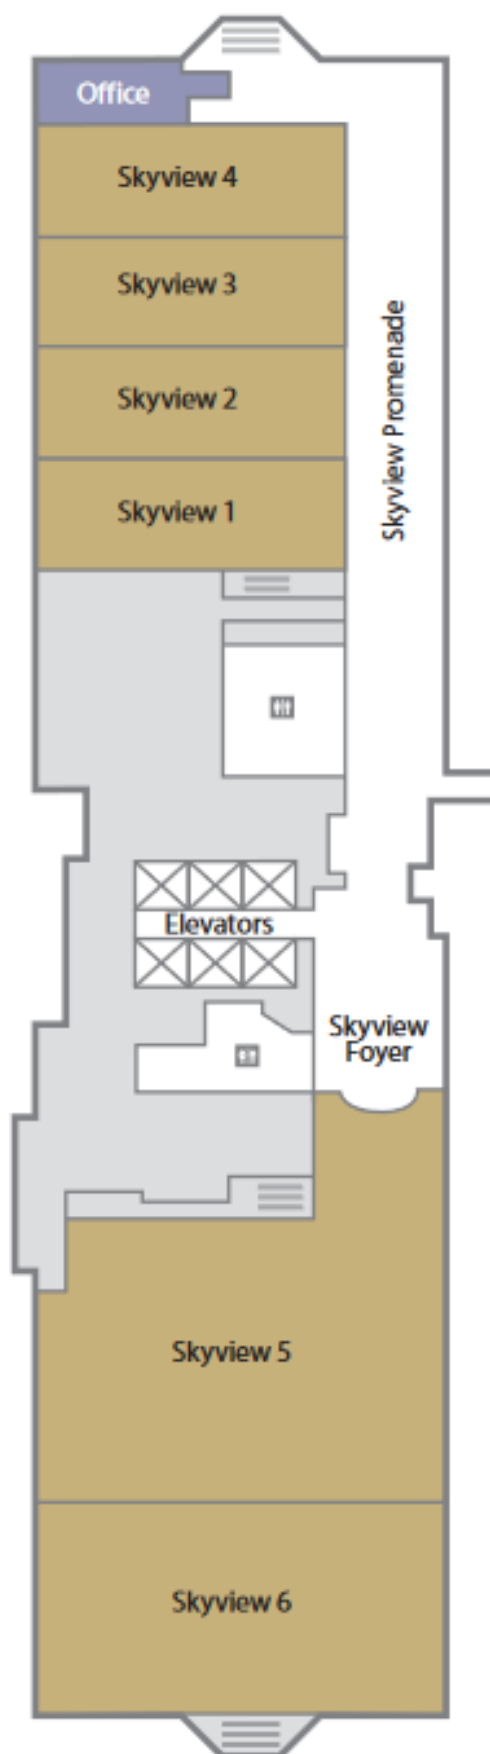

2017 Appraisal Summit & Expo Exhibit Hall Layout

Bally's Hotel and Casino Las Vegas Skyview 5 & 6

(space is assigned on a first come, first served basis)

Conference Registration:

Skyview Foyer

Skyview 2-4:

General Session/Appraiser Breakout Sessions

Skyview 5-6:

Exhibit Hall/Meal Functions

Skyview 2:

Appraisal Management Breakout Sessions

Skyview Promenade:

Meal Function over flow seating

26TH FLOOR