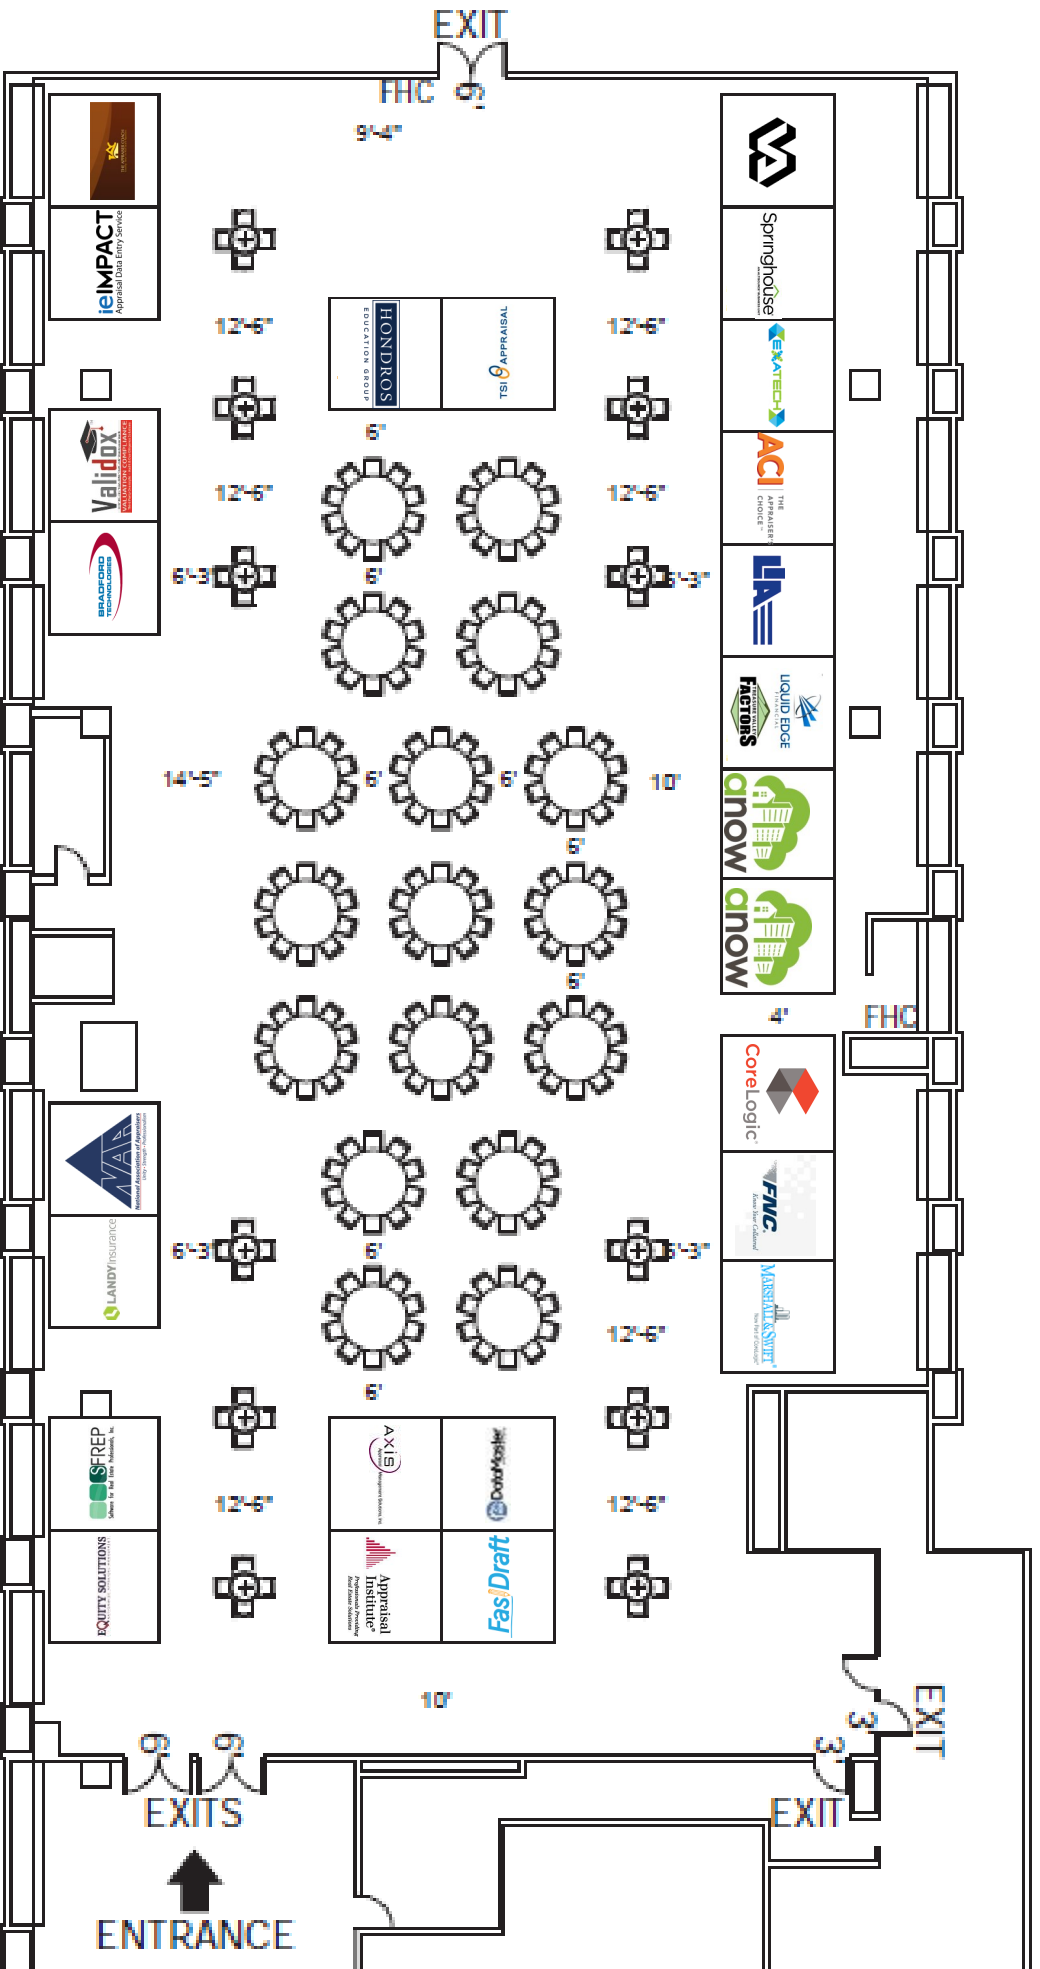

2017 Appraisal Summit & Expo Exhibit Hall Layout

Bally's Hotel and Casino Las Vegas Skyview 5 & 6

(space is assigned on a first come, first served basis)

Conference Registration:

Skyview Foyer

Skyview 2-4:

General Session/Appraiser Breakout Sessions

Skyview 5-6:

Exhibit Hall/Meal Functions

Skyview 2:

Appraisal Management Breakout Sessions

Skyview Promenade:

Meal Function overflow seating

26TH FLOOR