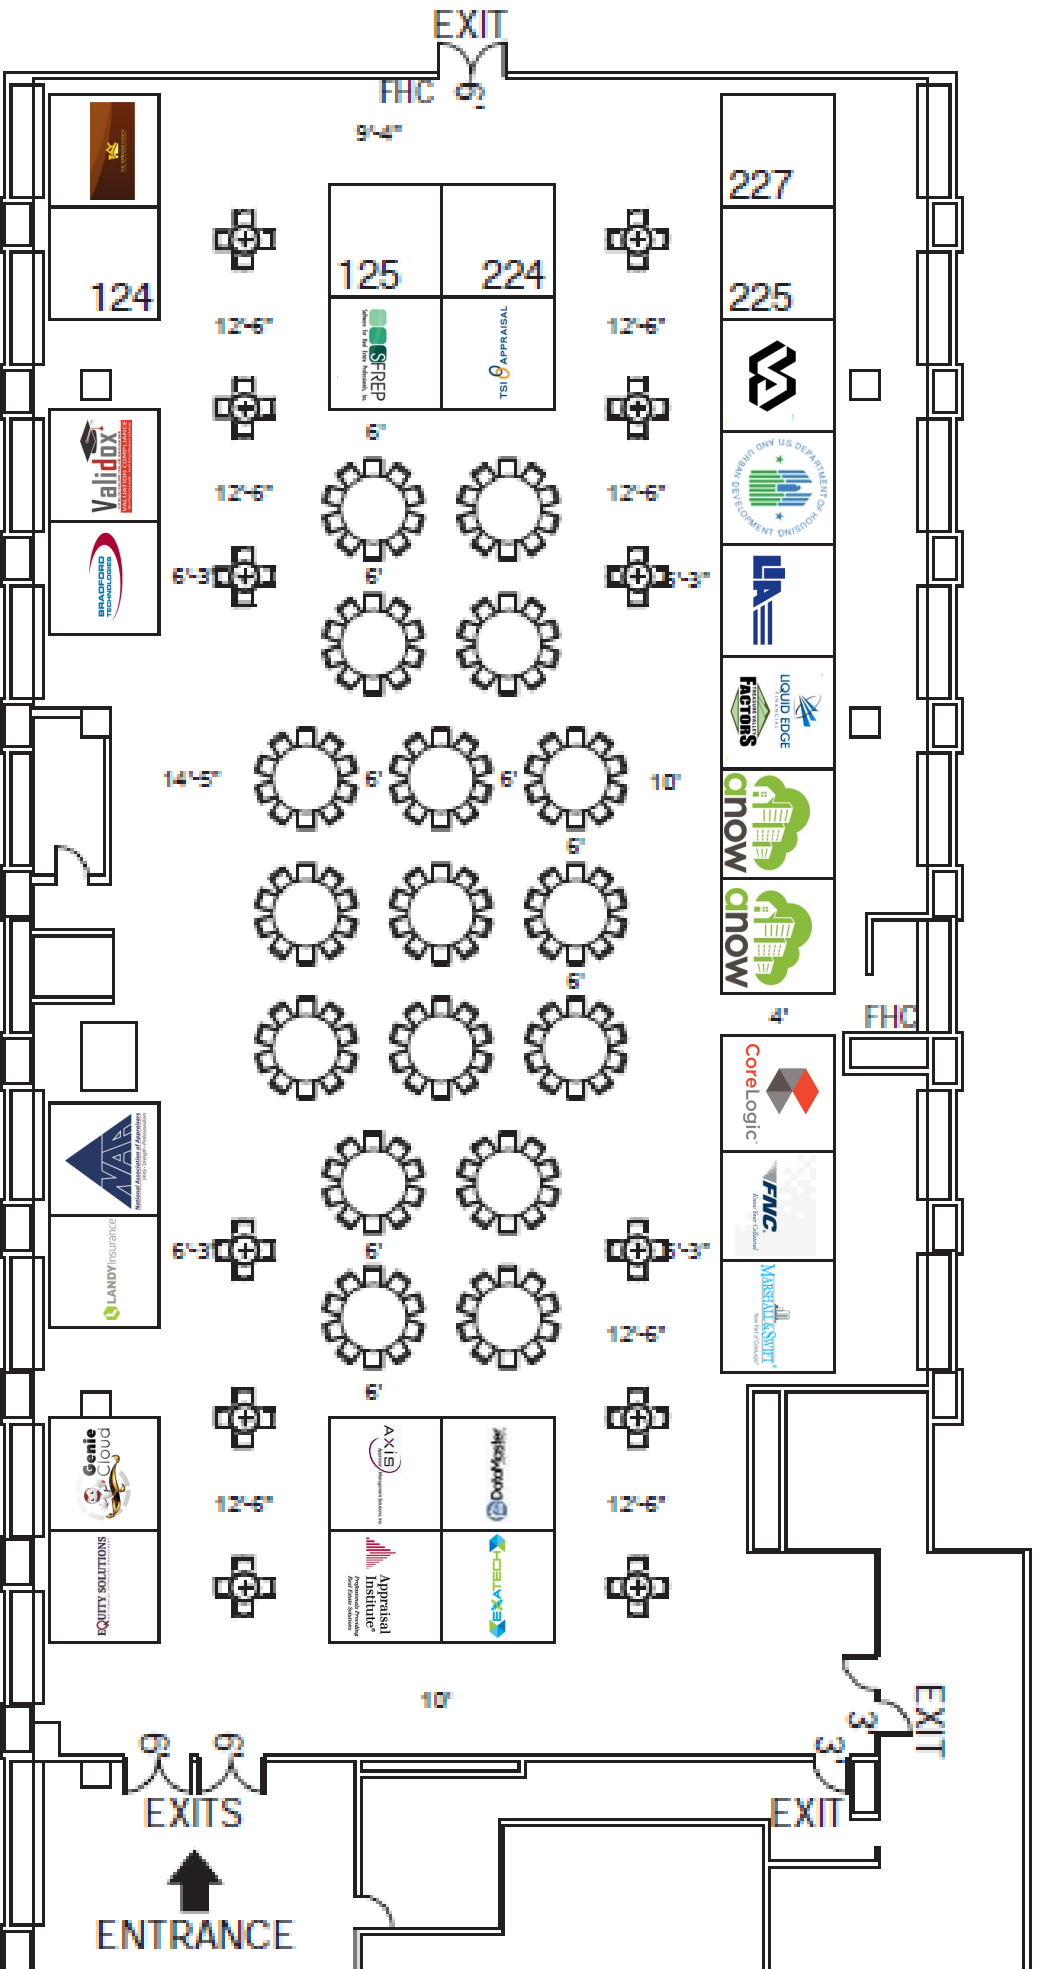

2017 Appraisal Summit & Expo Exhibit Hall Layout

Bally's Hotel and Casino Las Vegas Skyview 5 & 6

(space is assigned on a first come, first served basis)

Conference Registration:

Skyview Foyer

Skyview 2-4:

General Session/Appraiser Breakout Sessions

Skyview 5-6:

Exhibit Hall/Meal Functions

Skyview 2:

Appraisal Management Breakout Sessions

Skyview Promenade:

Meal Function over flow seating

26TH FLOOR