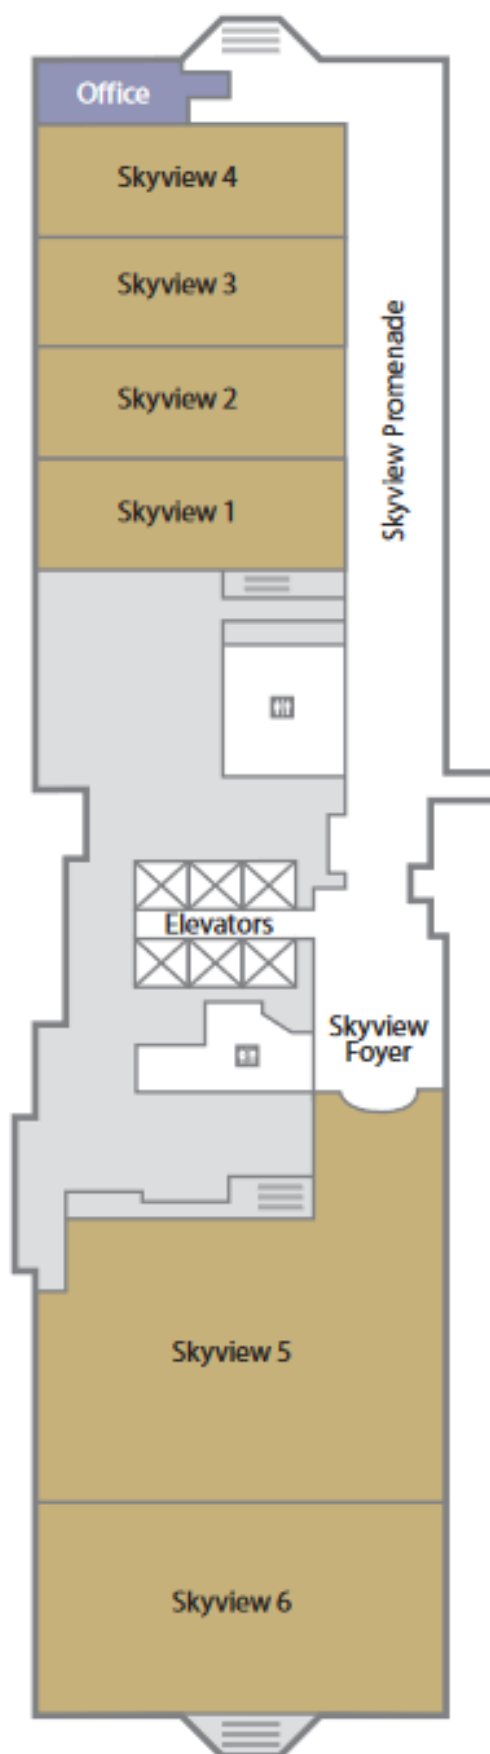

2017 Appraisal Summit & Expo Exhibit Hall Layout

Bally's Hotel and Casino Las Vegas Skyview 5 & 6

(space is assigned on a first come, first served basis)

Conference Registration:

Skyview Foyer

Skyview 2-4:

General Session/Appraiser Breakout Sessions

Skyview 5-6:

Exhibit Hall/Meal Functions

Skyview 2:

Appraisal Management Breakout Sessions

Skyview Promenade:

Meal Function overflow seating

26TH FLOOR