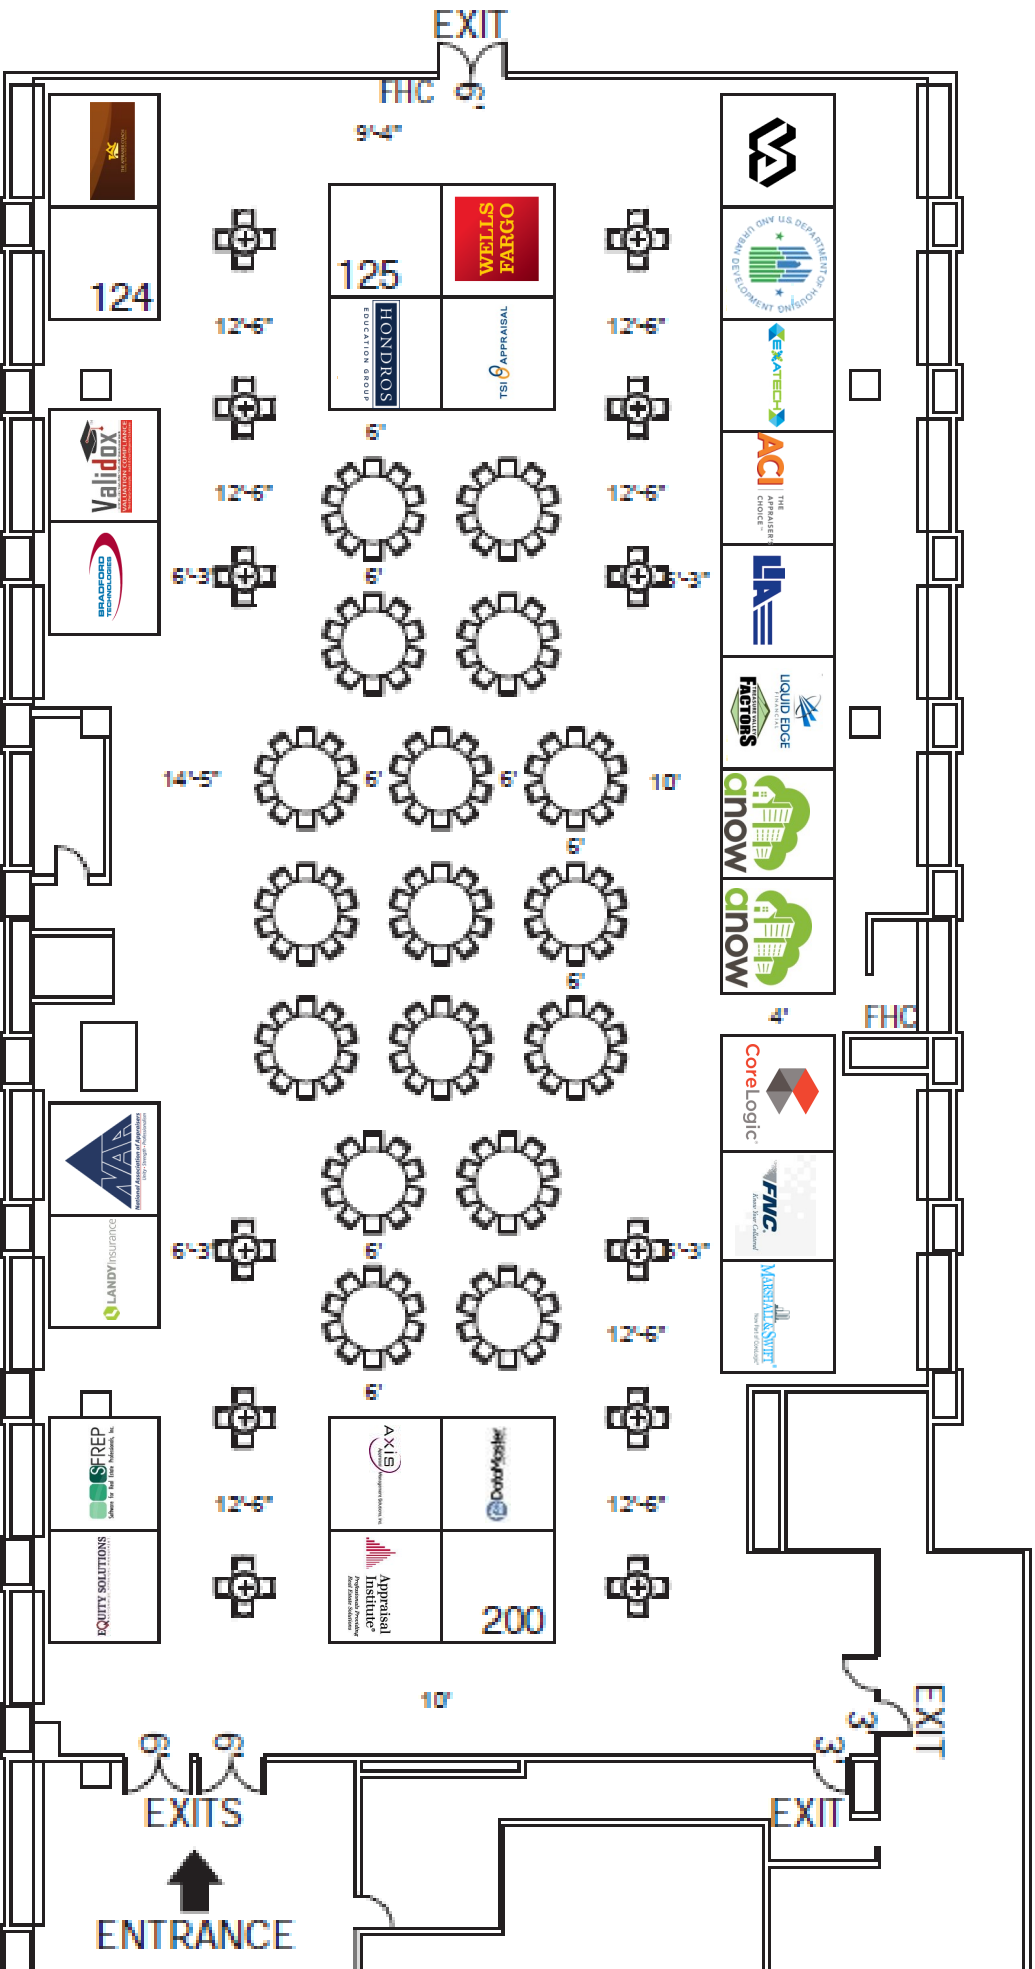

2017 Appraisal Summit & Expo Exhibit Hall Layout

Bally's Hotel and Casino Las Vegas Skyview 5 & 6

(space is assigned on a first come, first served basis)

Conference Registration:

Skyview Foyer

Skyview 2-4:

General Session/Appraiser Breakout Sessions

Skyview 5-6:

Exhibit Hall/Meal Functions

Skyview 2:

Appraisal Management Breakout Sessions

Skyview Promenade:

Meal Function over flow seating

26TH FLOOR