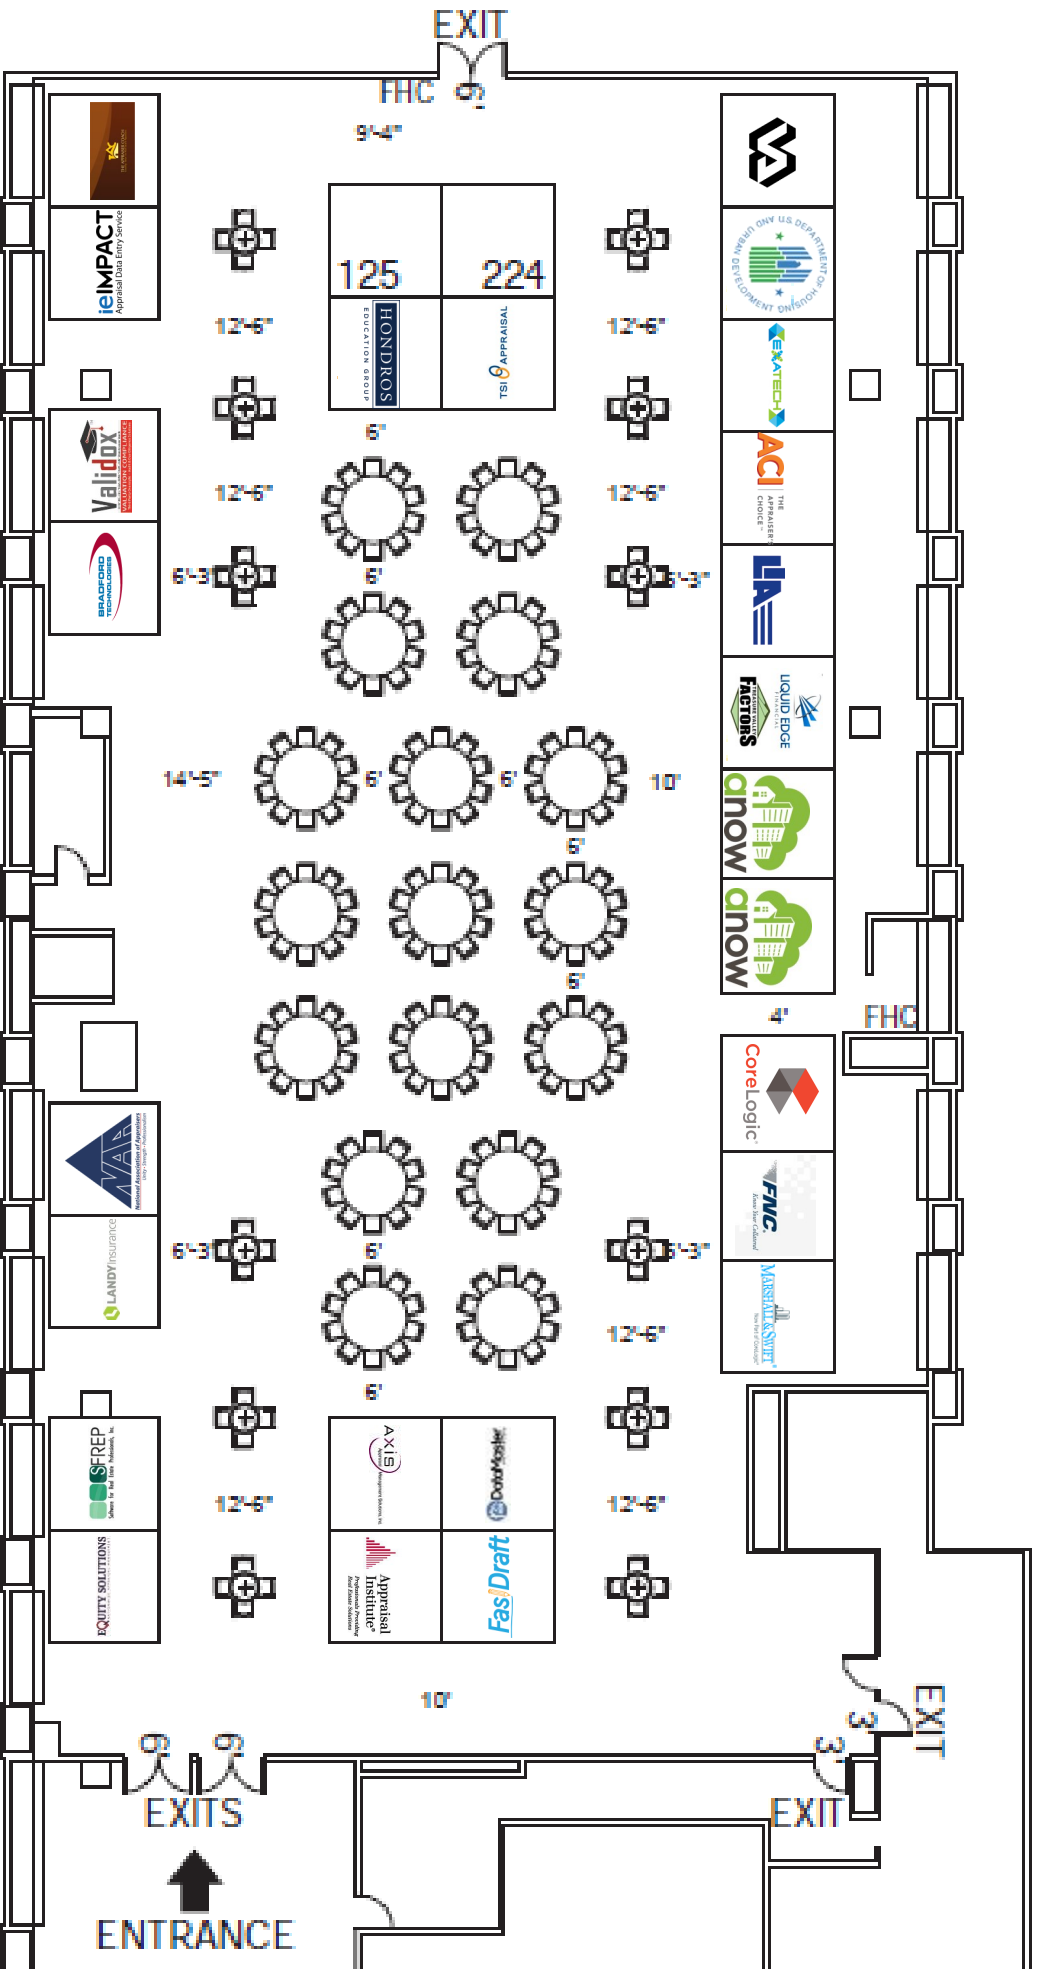

2017 Appraisal Summit & Expo Exhibit Hall Layout

Bally's Hotel and Casino Las Vegas Skyview 5 & 6

(space is assigned on a first come, first served basis)

Conference Registration:

Skyview Foyer

Skyview 2-4:

General Session/Appraiser Breakout Sessions

Skyview 5-6:

Exhibit Hall/Meal Functions

Skyview 2:

Appraisal Management Breakout Sessions

Skyview Promenade:

Meal Function overflow seating

26TH FLOOR